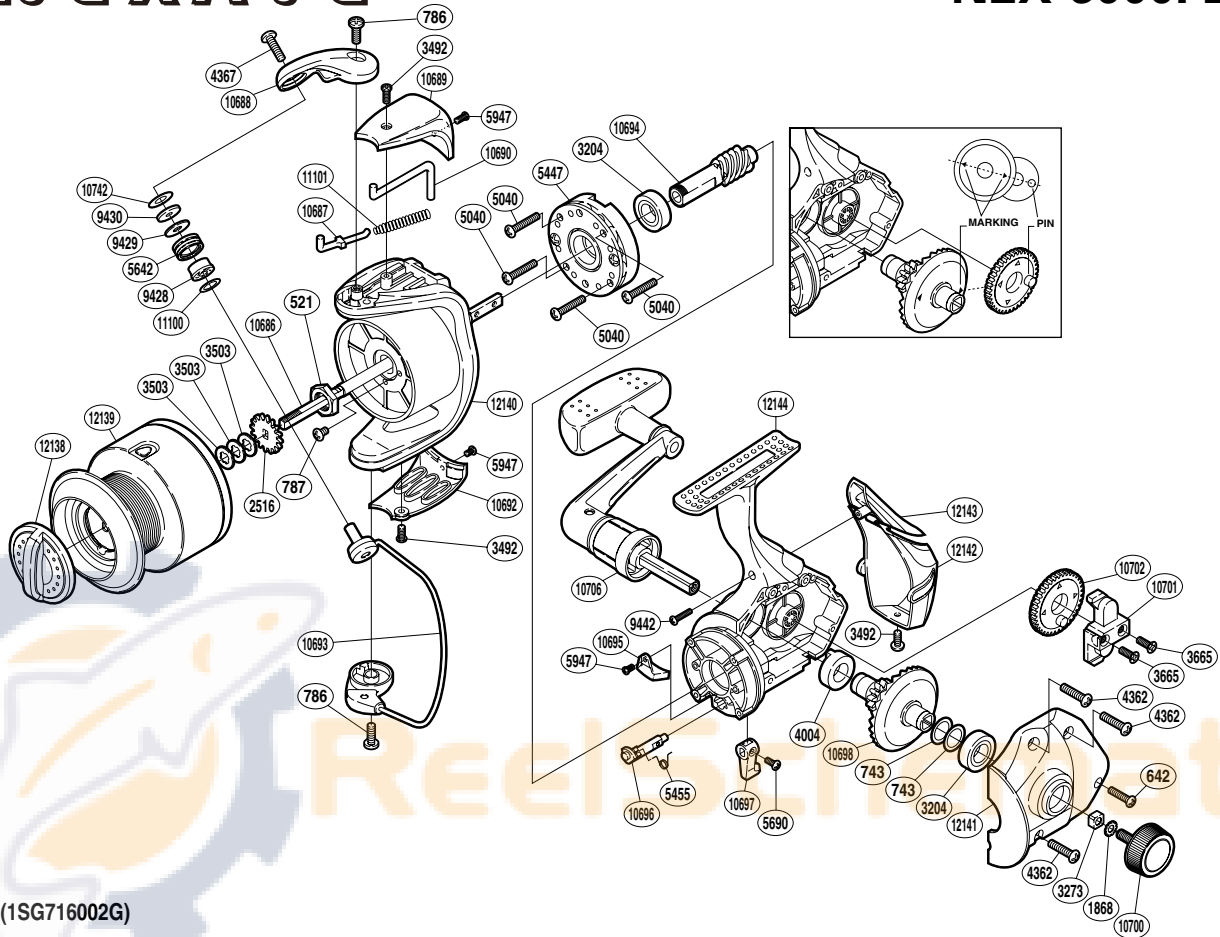

SHIMANO

NEXAVE

NEX-6000FB

Part No.	Description	Part No.	Description	Part No.	Description
RD 0521	Rotor Nut	RD 5455	Anti-Reverse Cam Spring	RD10696	Anti-Reverse Cam
RD 0642	Screw	RD 5642	Line Roller	RD10697	Anti-Reverse Lever
RD 0743	Washer	RD 5690	Screw	RD10698	Drive Gear
RD 0786	Screw	RD 5947	Screw	RD10700	Handle Screw Cap
RD 0787	Screw	RD 9428	Line Roller Bushing	RD10701	Oscillating Slider
RD 1868	Handle Lock Washer	RD 9429	Line Roller Spacer	RD10702	Oscillating Gear
RD 2516	Spool Support	RD 9430	Line Roller Washer	RD10706	Handle Assembly
RD 3204	Ball Bearing	RD 9442	Screw	RD10742	Spacer
RD 3273	Handle Screw Lock	RD10686	Main Shaft	RD11100	Washer
RD 3492	Screw	RD10687	Bail Spring Guide A	RD11101	Bail Spring
RD 3503	Spool Washer	RD10688	Bail Arm	RD12138	Drag Knob
RD 3665	Screw	RD10689	Bail Spring Cover	RD12139	Spool Assembly
RD 4004	Drive Gear Bushing	RD10690	Bail Trip Lever	RD12140	Rotor
RD 4362	Screw	RD10692	Bail Hold Support Guard	RD12141	Side Cover
RD 4367	Screw	RD10693	Bail Assembly	RD12142	Rear Protector B
RD 5040	Screw	RD10694	Pinion Gear	RD12143	Rear Protector A
RD 5447	Roller Clutch Assembly	RD10695	Bail Trip Strike	RD12144	Body